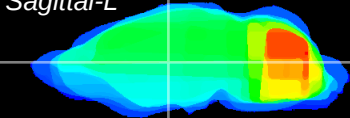

Coronal

Sagittal-R

Sagittal-L

ViBrism: CX25907
Horizontal

VA/VL