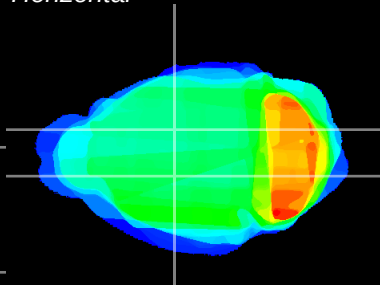

Coronal

Sagittal-R

Sagittal-L

ViBrism: CX25907
Horizontal

VA/VL