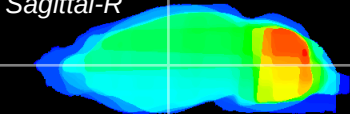

Coronal

Sagittal-R

Sagittal-L

ViBrism: CX25907
Horizontal

VA/VL