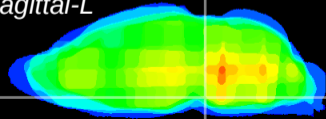

Coronal

Sagittal-R

Sagittal-L

ViBrism: CX25918
Horizontal

Pn