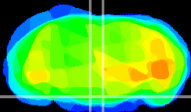

Coronal

Sagittal-R

Sagittal-L

ViBrism: CX25918
Horizontal

Pn