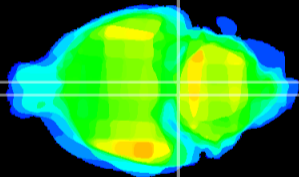

Coronal

Sagittal-R

Sagittal-L

ViBrism: CX25918
Horizontal

Pn