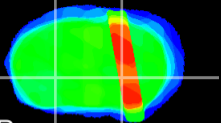

Coronal

Sagittal-R

Sagittal-L

ViBrism: CX25925
Horizontal

GP