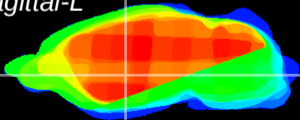

Coronal

Sagittal-R

Sagittal-L

ViBrism: CX25925
Horizontal

GP