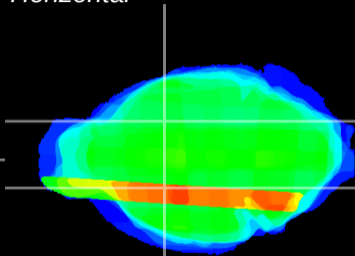

Coronal

Sagittal-R

Sagittal-L

ViBrism: CX25925
Horizontal

GP