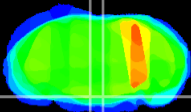

Coronal

Sagittal-R

Sagittal-L

ViBriSM: CX25926
Horizontal

Pn