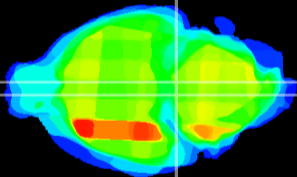

Coronal

Sagittal-R

Sagittal-L

ViBriSM: CX25926
Horizontal

Pn