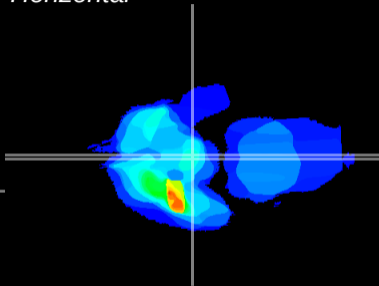

Coronal

Sagittal-R

Sagittal-L

ViBrism: CX25930
Horizontal

ME