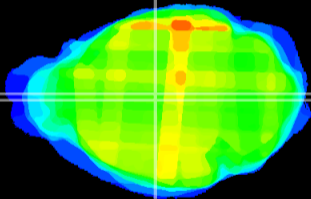

Coronal

Sagittal-R

Sagittal-L

ViBrism: CX25938
Horizontal

MD