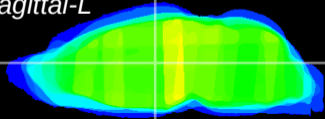

Coronal

Sagittal-R

Sagittal-L

ViBrism: CX25938
Horizontal

MD