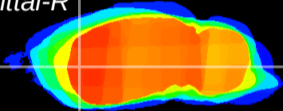

Coronal

Sagittal-R

Sagittal-L

ViBriSM: CX25943
Horizontal

CPU lateral