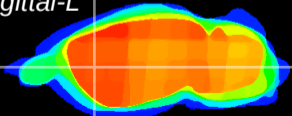

Coronal

Sagittal-R

Sagittal-L

ViBriSM: CX25943
Horizontal

CPU lateral