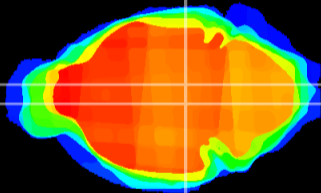

Coronal

Sagittal-R

Sagittal-L

ViBrism: CX25943
Horizontal

VTA