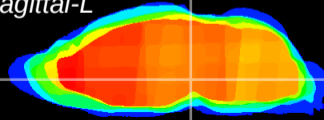

Coronal

Sagittal-R

Sagittal-L

ViBrism: CX25943
Horizontal

VTA