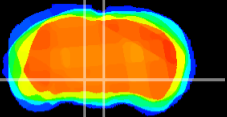

Coronal

Sagittal-R

Sagittal-L

ViBrism: CX25943
Horizontal

VTA