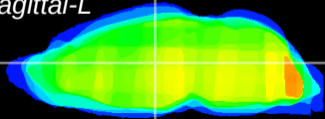

Coronal

Sagittal-R

Sagittal-L

ViBrism: CX25955
Horizontal

MD