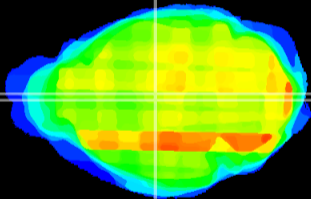

Coronal

Sagittal-R

Sagittal-L

ViBrism: CX25955
Horizontal

MD