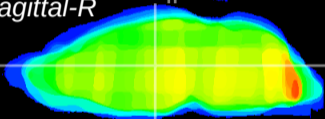

Coronal

Sagittal-R

Sagittal-L

ViBrism: CX25955
Horizontal

MD