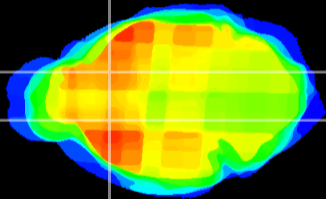

Coronal

Sagittal-R

Sagittal-L

ViBris: CX25959
Horizontal

CPU medial