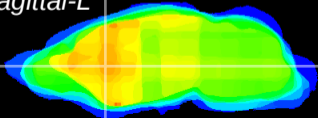

Coronal

Sagittal-R

Sagittal-L

ViBris: CX25959
Horizontal

CPU medial