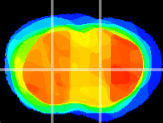

Coronal

Sagittal-R

Sagittal-L

ViBris: CX25959
Horizontal

CPU medial