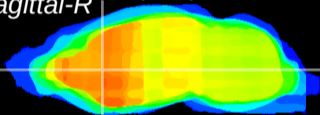

Coronal

Sagittal-R

Sagittal-L

ViBris: CX25959
Horizontal

CPU medial