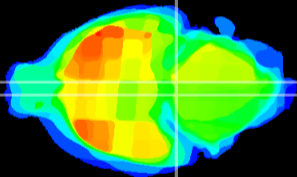

Coronal

Sagittal-R

Sagittal-L

ViBrism: CX25959
Horizontal

Pn