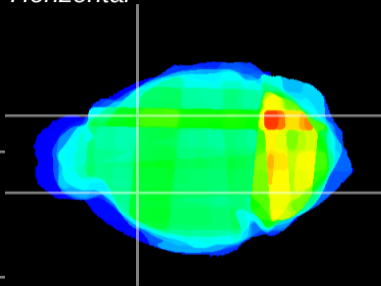

Coronal

Sagittal-R

Sagittal-L

ViBrism: CX25964  
Horizontal

CPU lateral