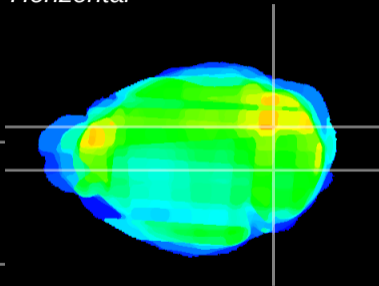

*Coronal*

*Sagittal-R*

*Sagittal-L*

ViBrism: CX25974  
*Horizontal*

Cb nucleus