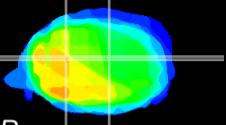

*Coronal*

*Sagittal-R*

*Sagittal-L*

ViBrism: CX25974  
*Horizontal*

Cb nucleus