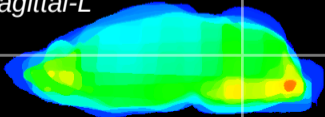

*Coronal*

*Sagittal-R*

*Sagittal-L*

ViBrism: CX25974  
*Horizontal*

Cb nucleus