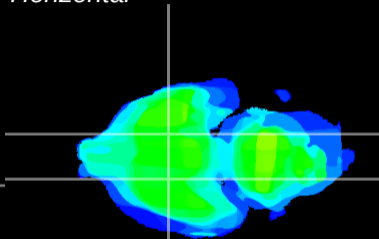

Coronal

Sagittal-R

Sagittal-L

ViBrism: CX25974
Horizontal

S0