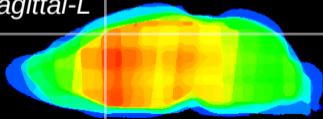

Coronal

Sagittal-R

Sagittal-L

ViBris: CX25986
Horizontal

Cx motor