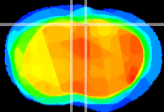

Coronal

Sagittal-R

Sagittal-L

ViBris: CX25986
Horizontal

Cx motor