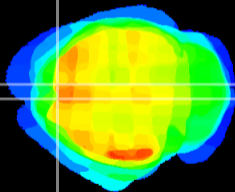

Coronal

Sagittal-R

Sagittal-L

ViBris: CX25986
Horizontal

Cx motor