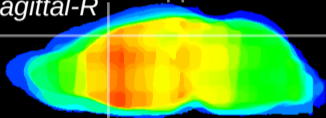

Coronal

Sagittal-R

Sagittal-L

ViBris: CX25986
Horizontal

Cx motor