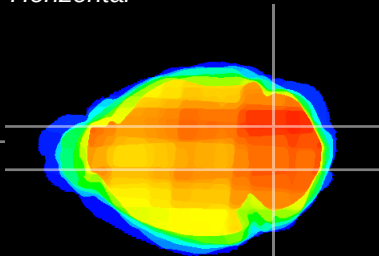

*Coronal*

*Sagittal-R*

*Sagittal-L*

ViBrism: CX25997  
*Horizontal*

Cb nucleus