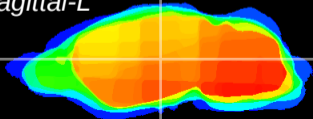

Coronal

Sagittal-R

Sagittal-L

ViBrism: CX25997
Horizontal

VPM/VPL