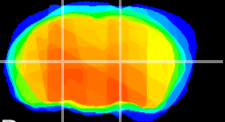

Coronal

Sagittal-R

Sagittal-L

ViBrism: CX25997
Horizontal

VPM/VPL