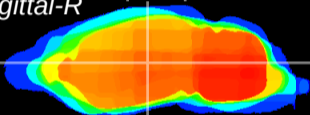

Coronal

Sagittal-R

Sagittal-L

ViBrism: CX25997
Horizontal

VPM/VPL