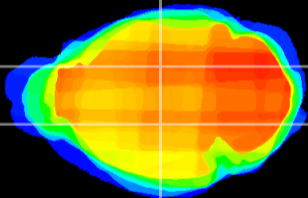

Coronal

Sagittal-R

Sagittal-L

ViBrism: CX25997
Horizontal

VPM/VPL