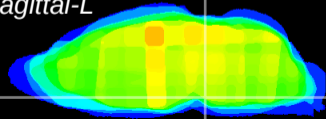

Coronal

Sagittal-R

Sagittal-L

ViBrism: CX26006
Horizontal

Pn