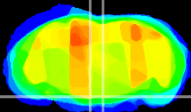

Coronal

Sagittal-R

Sagittal-L

ViBrism: CX26006
Horizontal

Pn