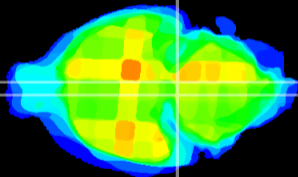

Coronal

Sagittal-R

Sagittal-L

ViBrism: CX26006
Horizontal

Pn