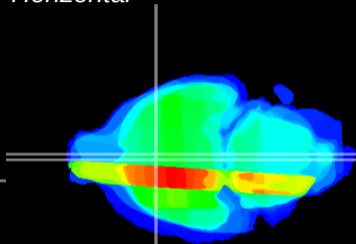

Coronal

Sagittal-R

Sagittal-L

ViBrisM: CX26026
Horizontal

MPA