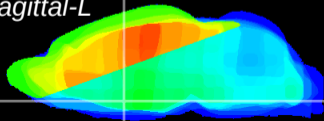

Coronal

Sagittal-R

Sagittal-L

ViBrisM: CX26026
Horizontal

MPA