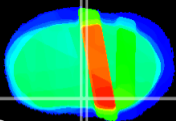

Coronal

Sagittal-R

Sagittal-L

ViBrisM: CX26026
Horizontal

MPA