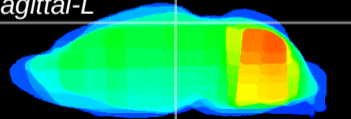

Coronal

Sagittal-R

Sagittal-L

ViBrism: CX26028
Horizontal

RS