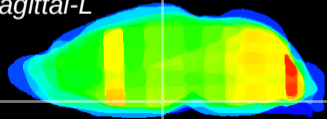

Coronal

Sagittal-R

Sagittal-L

ViBrism: CX26035
Horizontal

VMH