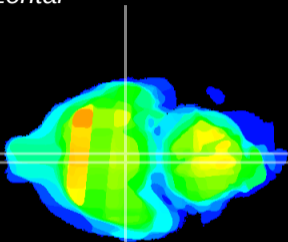

Coronal

Sagittal-R

Sagittal-L

ViBrism: CX26035
Horizontal

VMH