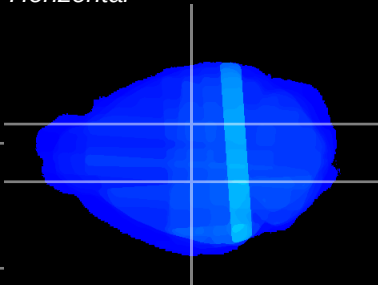

Coronal

Sagittal-R

Sagittal-L

ViBrism: CX26036
Horizontal

VPM/VPL