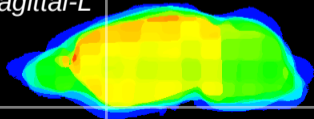

Coronal

Sagittal-R

Sagittal-L

ViBrism: CX26037
Horizontal

Tu