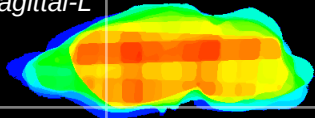

Coronal

Sagittal-R

Sagittal-L

ViBrisM: CX26040
Horizontal

Tu