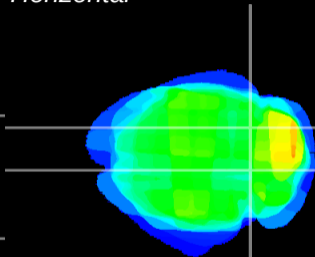

Coronal

Sagittal-R

Sagittal-L

ViBrism: CX26051
Horizontal

IC