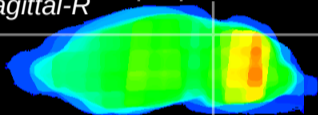

Coronal

Sagittal-R

Sagittal-L

ViBrism: CX26051
Horizontal

IC