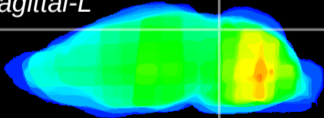

Coronal

Sagittal-R

Sagittal-L

ViBrism: CX26051
Horizontal

IC