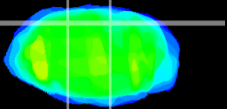

Coronal

Sagittal-R

Sagittal-L

ViBrism: CX26051
Horizontal

IC