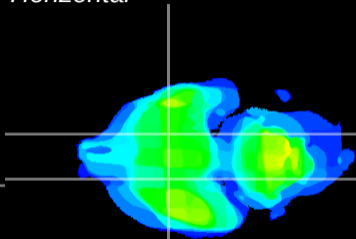

Coronal

Sagittal-R

Sagittal-L

ViBrism: CX26051
Horizontal

S0