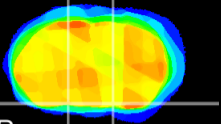

Coronal

Sagittal-R

Sagittal-L

ViBrism: CX26054
Horizontal

S0