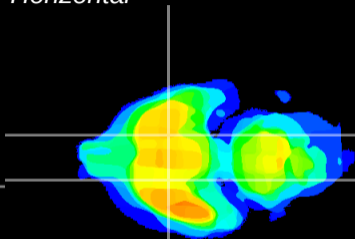

Coronal

Sagittal-R

Sagittal-L

ViBrism: CX26054
Horizontal

S0