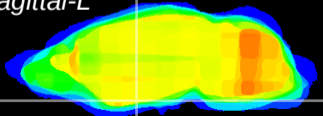

Coronal

Sagittal-R

Sagittal-L

ViBrism: CX26054
Horizontal

S0