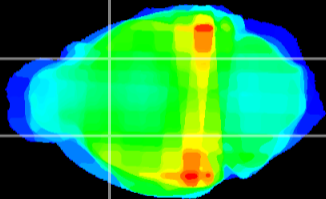

Coronal

Sagittal-R

Sagittal-L

ViBrism: CX26058
Horizontal

CPU lateral