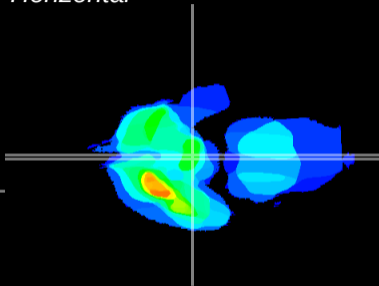

Coronal

Sagittal-R

Sagittal-L

ViBrism: CX26064
Horizontal

ME