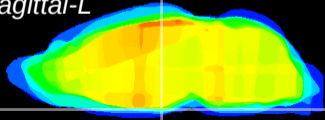

Coronal

Sagittal-R

Sagittal-L

ViBrism: CX26064
Horizontal

ME