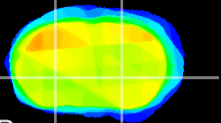

Coronal

Sagittal-R

Sagittal-L

ViBrism: CX26065
Horizontal

GP