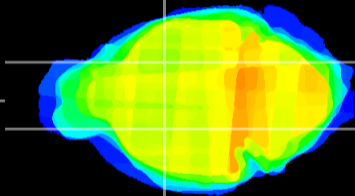

Coronal

Sagittal-R

Sagittal-L

ViBrism: CX26065
Horizontal

GP