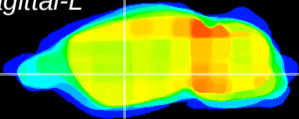

Coronal

Sagittal-R

Sagittal-L

ViBrism: CX26065
Horizontal

GP