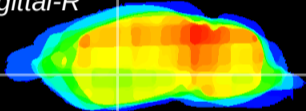

Coronal

Sagittal-R

Sagittal-L

ViBrism: CX26065
Horizontal

GP