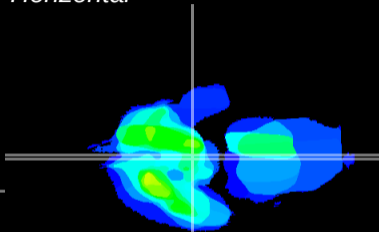

Coronal

Sagittal-R

Sagittal-L

ViBrism: CX26072
Horizontal

ME