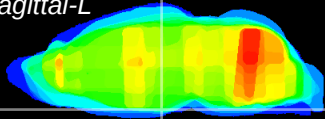

Coronal

Sagittal-R

Sagittal-L

ViBrism: CX26080
Horizontal

ME