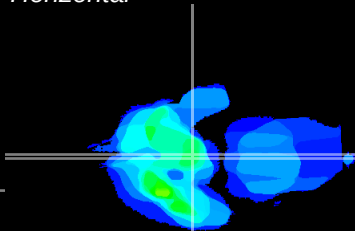

Coronal

Sagittal-R

Sagittal-L

ViBrism: CX26080
Horizontal

ME