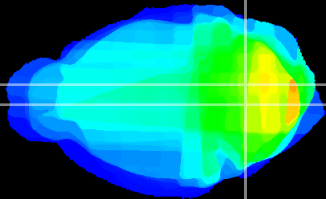

Coronal

Sagittal-R

Sagittal-L

ViBrism: CX26102
Horizontal

MVe