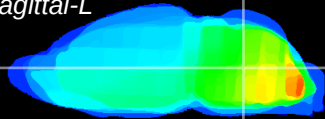

Coronal

Sagittal-R

Sagittal-L

ViBrism: CX26102
Horizontal

MVe