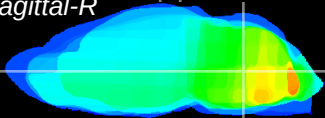

Coronal

Sagittal-R

Sagittal-L

ViBrism: CX26102
Horizontal

MVe