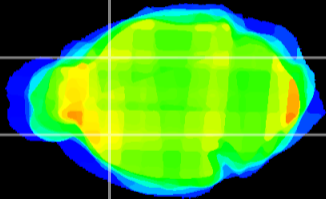

Coronal

Sagittal-R

Sagittal-L

ViBrism: CX26105
Horizontal

CPU lateral