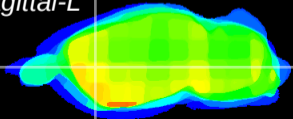

Coronal

Sagittal-R

Sagittal-L

ViBrism: CX26105
Horizontal

CPU lateral