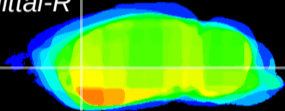

Coronal

Sagittal-R

Sagittal-L

ViBrism: CX26105
Horizontal

CPU lateral