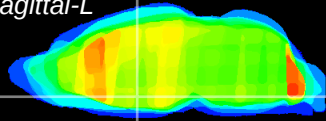

Coronal

Sagittal-R

Sagittal-L

ViBriSm: CX26113
Horizontal

SPa dorsal