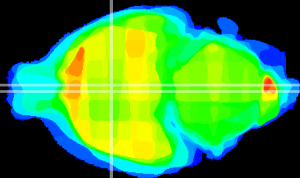

Coronal

Sagittal-R

Sagittal-L

ViBriSm: CX26113
Horizontal

SPa dorsal