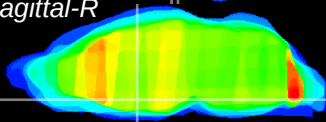

Coronal

Sagittal-R

Sagittal-L

ViBriSm: CX26113
Horizontal

SPa dorsal