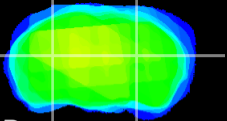

Coronal

Sagittal-R

Sagittal-L

ViBrism: CX26114
Horizontal

LG