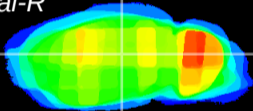

Coronal

Sagittal-R

Sagittal-L

ViBrism: CX26114
Horizontal

LG