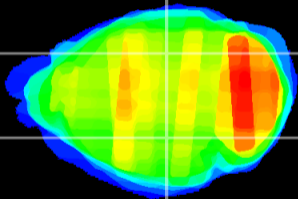

Coronal

Sagittal-R

Sagittal-L

ViBrism: CX26114
Horizontal

LG