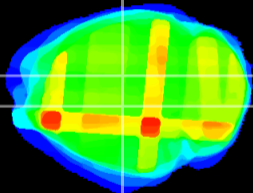

Coronal

Sagittal-R

Sagittal-L

ViBrism: CX26138
Horizontal

DG