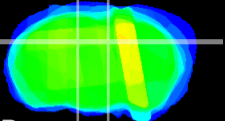

Coronal

Sagittal-R

Sagittal-L

ViBrism: CX26138
Horizontal

DG