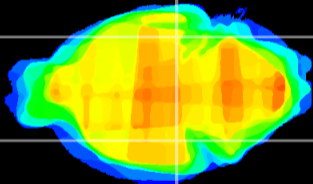

Coronal

Sagittal-R

Sagittal-L

ViBrism: CX26160
Horizontal

ventral S