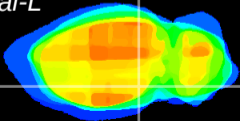

Coronal

Sagittal-R

Sagittal-L

ViBrism: CX26160
Horizontal

ventral S