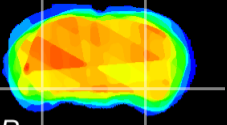

Coronal

Sagittal-R

Sagittal-L

ViBrism: CX26160
Horizontal

ventral S