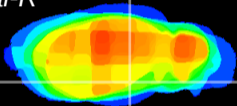

Coronal

Sagittal-R

Sagittal-L

ViBrism: CX26160
Horizontal

ventral S