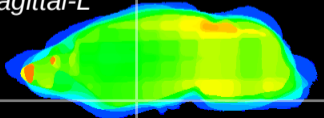

Coronal

Sagittal-R

Sagittal-L

ViBrism: CX26162
Horizontal

S0