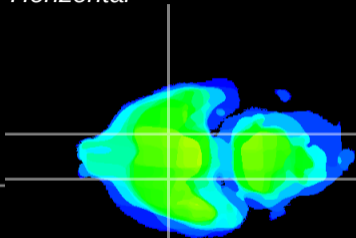

Coronal

Sagittal-R

Sagittal-L

ViBrism: CX26162
Horizontal

S0