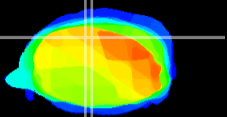

Coronal

ViBrism: CX26165
Horizontal

Sagittal-R

Sagittal-L

Cb vermis