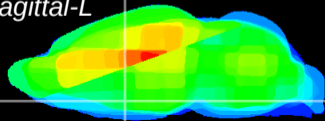

*Coronal*

*Sagittal-R*

*Sagittal-L*

ViBrism: CX26175  
*Horizontal*

MPA