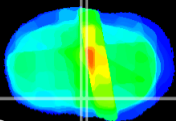

*Coronal*

*Sagittal-R*

*Sagittal-L*

ViBrism: CX26175  
*Horizontal*

MPA