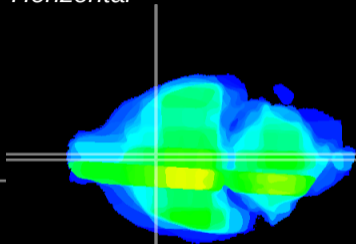

*Coronal*

*Sagittal-R*

*Sagittal-L*

ViBrism: CX26175  
*Horizontal*

MPA