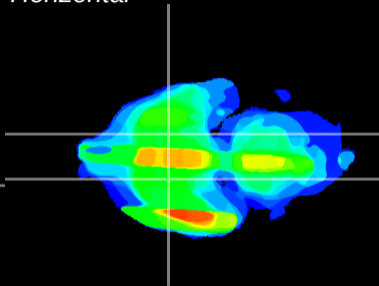

Coronal

Sagittal-R

Sagittal-L

ViBrism: CX26184
Horizontal

S0