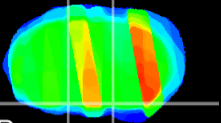

Coronal

Sagittal-R

Sagittal-L

ViBrism: CX26184
Horizontal

S0