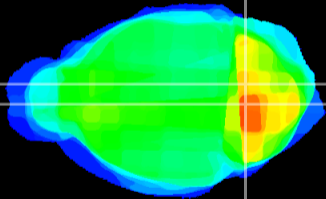

Coronal

Sagittal-R

Sagittal-L

ViBrism: CX26185
Horizontal

MVe