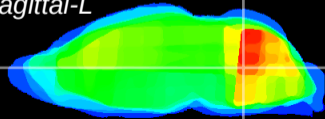

Coronal

Sagittal-R

Sagittal-L

ViBrism: CX26185
Horizontal

MVe