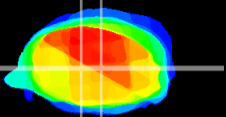

Coronal

Sagittal-R

Sagittal-L

ViBrism: CX26185
Horizontal

MVe