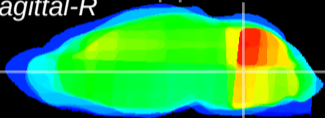

Coronal

Sagittal-R

Sagittal-L

ViBrism: CX26185
Horizontal

MVe