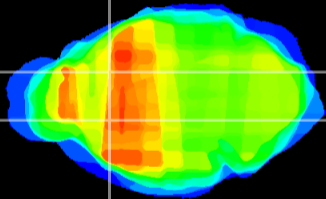

Coronal

Sagittal-R

Sagittal-L

ViBriSM: CX26192
Horizontal

CPU medial