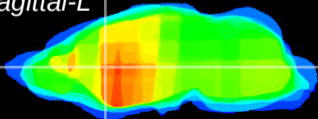

Coronal

Sagittal-R

Sagittal-L

ViBriSM: CX26192
Horizontal

CPU medial