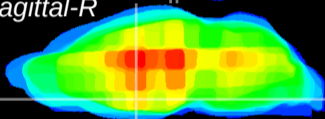

Coronal

Sagittal-R

Sagittal-L

ViBrism: CX26200
Horizontal

SPa dorsal