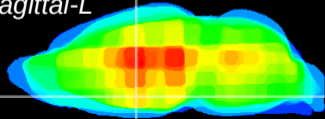

Coronal

Sagittal-R

Sagittal-L

ViBrism: CX26200
Horizontal

SPa dorsal