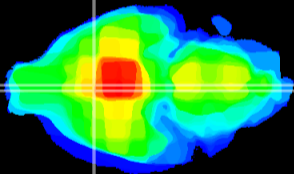

Coronal

Sagittal-R

Sagittal-L

ViBriSM: CX26203
Horizontal

MPA