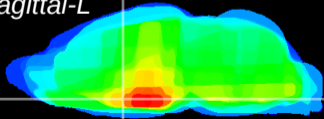

Coronal

Sagittal-R

Sagittal-L

ViBriSM: CX26203
Horizontal

MPA