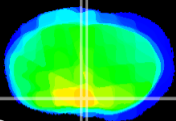

Coronal

Sagittal-R

Sagittal-L

ViBriSM: CX26203
Horizontal

MPA