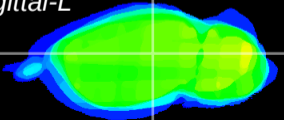

Coronal

Sagittal-R

Sagittal-L

ViBrism: CX26212
Horizontal

LG