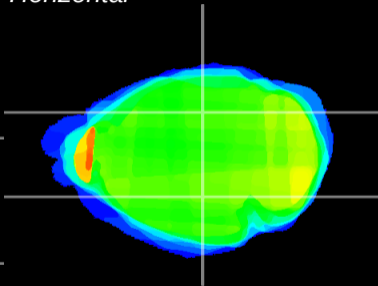

Coronal

Sagittal-R

Sagittal-L

ViBrism: CX26212
Horizontal

LG