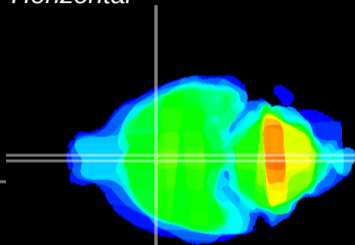

Coronal

Sagittal-R

Sagittal-L

ViBriSM: CX26213  
Horizontal

MPA