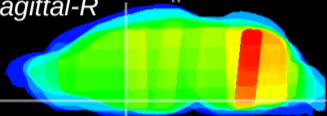

Coronal

Sagittal-R

Sagittal-L

ViBriSM: CX26213  
Horizontal

MPA