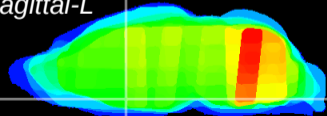

Coronal

Sagittal-R

Sagittal-L

ViBriSM: CX26213  
Horizontal

MPA