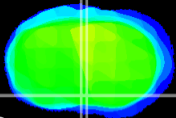

Coronal

Sagittal-R

Sagittal-L

ViBriSM: CX26213  
Horizontal

MPA