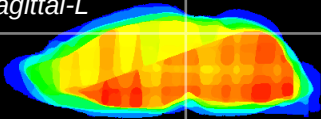

Coronal

Sagittal-R

Sagittal-L

ViBrism: CX26222
Horizontal

SC