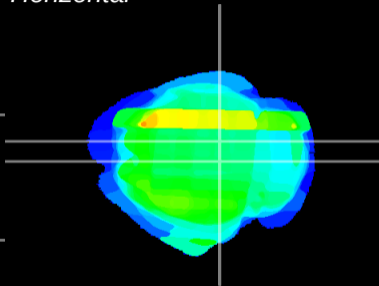

Coronal

Sagittal-R

Sagittal-L

ViBrism: CX26227
Horizontal

SC